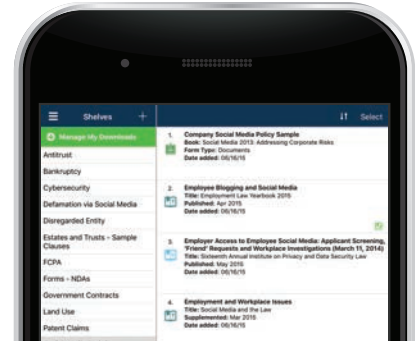

# Discover PLUS App Now Available in the App Store!

Access your Discover PLUS account from your iPhone or iPad and have the most up-to-date proven techniques practiced by today's industry leaders at your fingertips.

Syncing for Your Bookshelves, Notes, Marks, and Highlights

Robust Search Capabilities

eReader Functionality

Download Items to Your Device