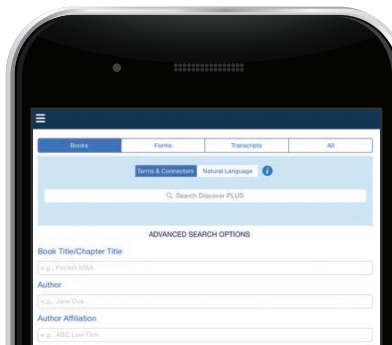

# Discover PLUS App Now Available in the App Store!

Access your Discover PLUS account from your iPhone or iPad and have the most up-to-date proven techniques practiced by today's industry leaders at your fingertips.

Syncing for Your Bookshelves, Notes, Marks, and Highlights

Robust Search Capabilities

eReader Functionality

Download Items to Your Device